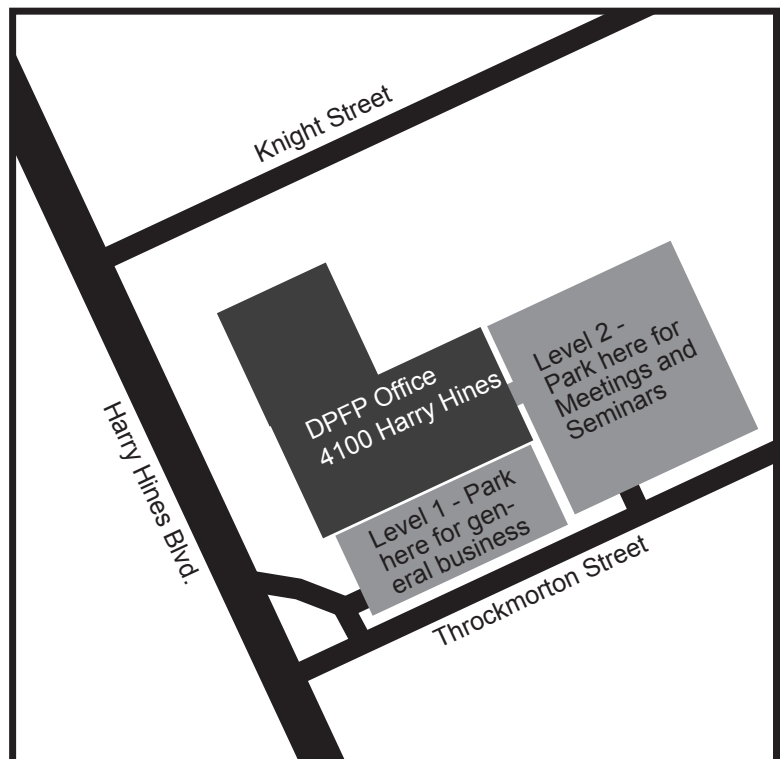

Reminders:

- When attending classes, turn onto Throckmorton from Harry Hines, then go up the hill to the second entrance to the property. This will be the upper parking deck.
- You will actually be entering the second floor of the building, which is where our classes are conducted.
- Please keep in mind that there is **no smoking** permitted on the property, per our contractual agreement with our other tenants.

Close-up