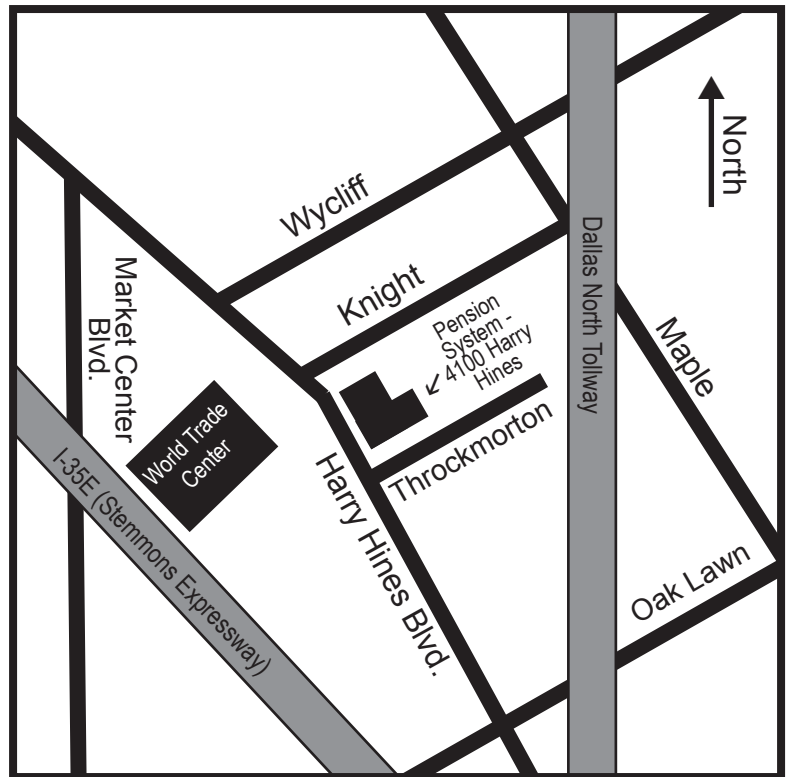

Reminders:

- When attending classes, turn onto Throckmorton from Harry Hines, then go up the hill to the second entrance to the property. This will be the upper parking deck.
- You will actually be entering the second floor of the building, which is where our classes are conducted.
- Please keep in mind that there is **no smoking** permitted on the property, per our contractual agreement with our other tenants.

Overview